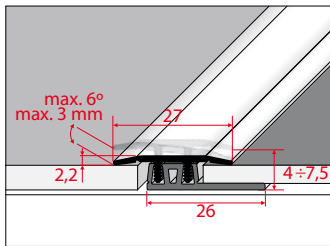

CONNECTING STRIP WITH BASE

Длина [м]
Length

1,0

2,7