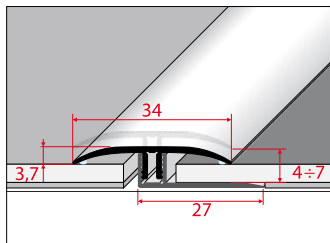

CONNECTING STRIP WITH BASE

Длина [м]
Length

1,0

2,7